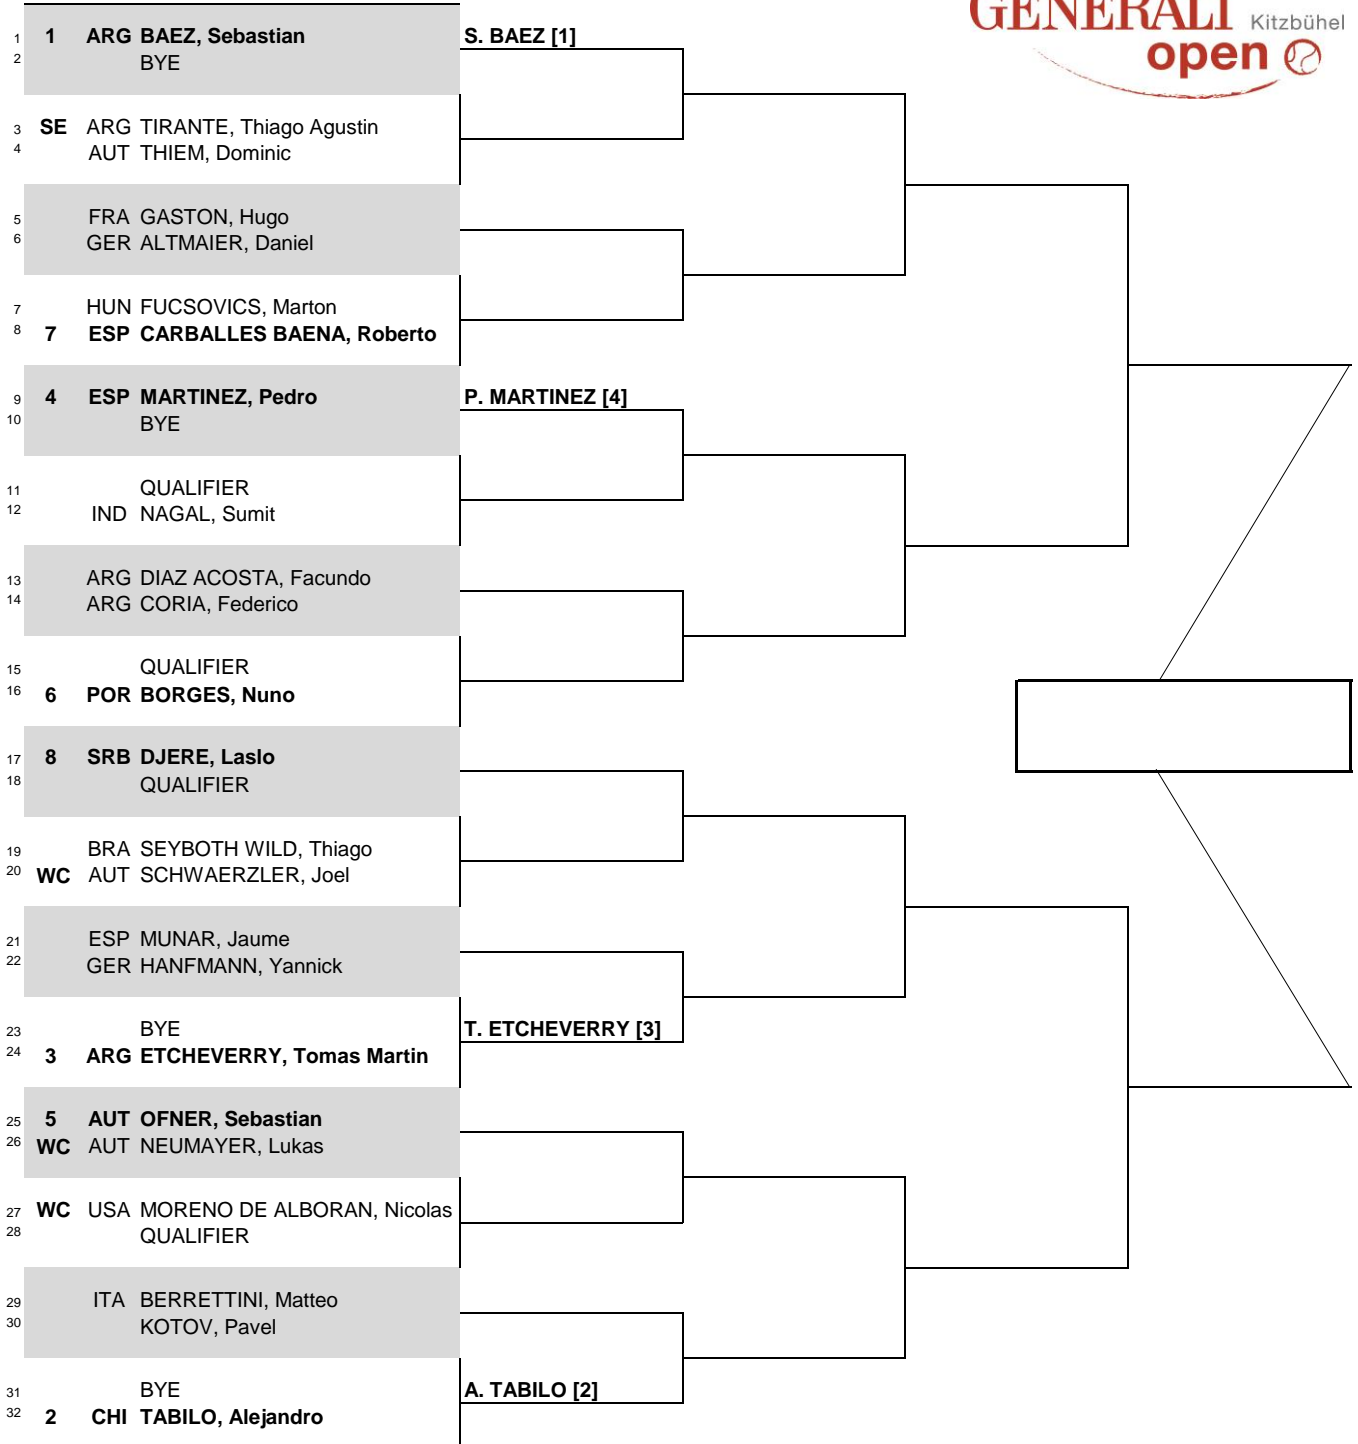

CITY, COUNTRY  
Kitzbühel, Austria

TOURNAMENT DATES  
22-27 July 2024

SURFACE  
Red Clay

TOTAL FINANCIAL COMMITMENT  
€ 651,865

STATUS	NAT	MAIN DRAW SINGLES	
--------	-----	-------------------	--

ATP, Inc. © Copyright 2014

SEEDED PLAYERS		PRIZE MONEY		POINTS	ALTERNATES / LUCKY LOSERS	WITHDRAWALS	
1	BAEZ, Sebastian	19	WINNER	€ 88,125	250		
2	TABILO, Alejandro	20	FINALIST	€ 51,400	165		
3	ETCHEVERRY, Tomas Martin	32	SEMI-FINALIST	€ 30,220	100		
4	MARTINEZ, Pedro	49	QUARTER-FINALIST	€ 17,510	50		
5	OFNER, Sebastian	50	SECOND ROUND	€ 10,165	25		
6	BORGES, Nuno	51	FIRST ROUND	€ 6,215	0		
7	CARBALLES BAENA, Roberto	54	FOLLOW LIVE SCORING AT				
8	DJERE, Laslo	57	www.ATPTour.com				
LAST DIRECT ACCEPTANCE AT DEADLINE		Yannik Hanfmann - 95		LAST DIRECT ACCEPTANCE IN DRAW		Yannik Hanfmann - 95	
				ATP SUPERVISOR(S)		Nacho Forcadell / Carlos Sanchez	