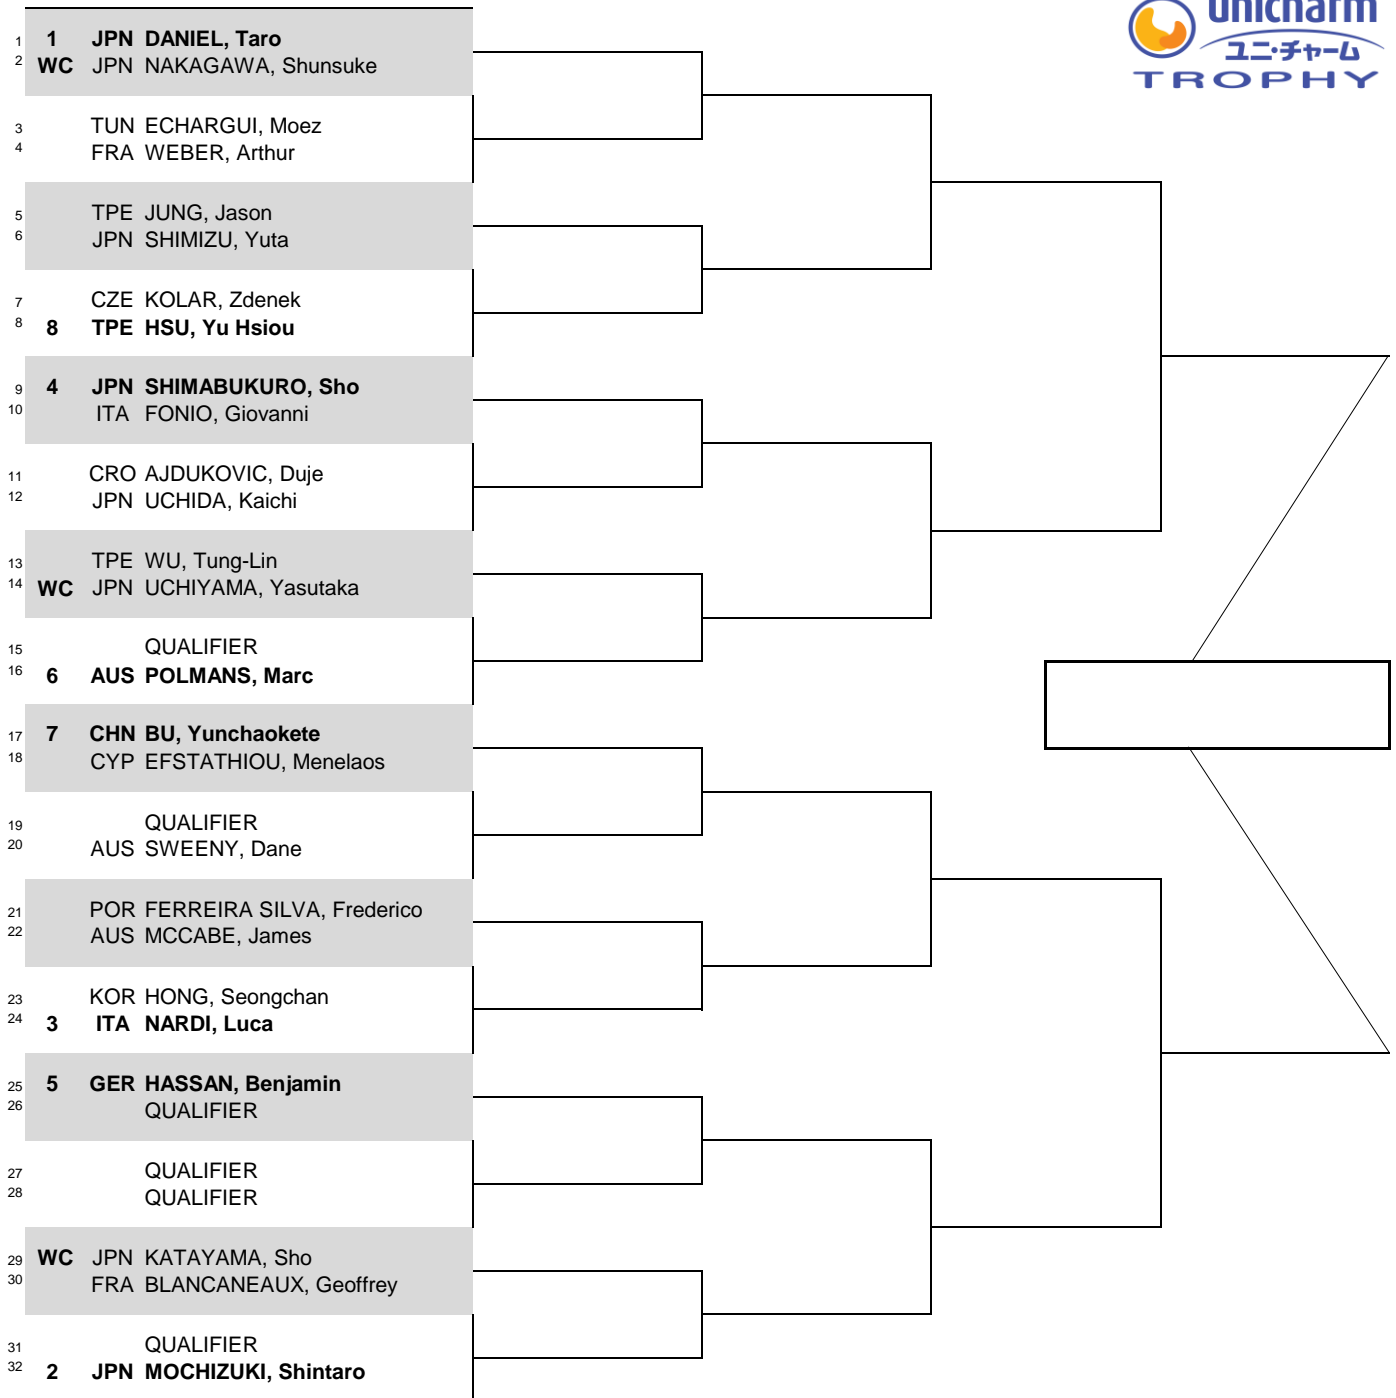

CITY, COUNTRY: Matsuyama, Japan | TOURNAMENT DATES: 06 - 12 NOVEMBER 2023 | SURFACE: Hard, Plexicushion | CATEGORY: Challenger 75 | PRIZE MONEY: \$80,000

MAIN DRAW SINGLES

ATP, Inc. © Copyright 2014

SEEDED PLAYERS	RANK	PRIZE MONEY	POINTS	ALTERNATES/LUCKY LOSERS	WITHDRAWALS	RETIREMENTS/WALKOVERS
1 DANIEL, Taro	97	WINNER \$10,840	75			
2 MOCHIZUKI, Shintaro	133	FINALIST \$6,355	50			
3 NARDI, Luca	141	SEMI-FINALIST \$3,780	30			
4 SHIMABUKURO, Sho	146	QUARTER-FINALIST \$2,200	16			
5 HASSAN, Benjamin	154	SECOND ROUND \$1,300	7			
6 POLMANS, Marc	161	FIRST ROUND \$780	0			
7 BU, Yunchaokete	168					
8 HSU, Yu Hsiou	169					