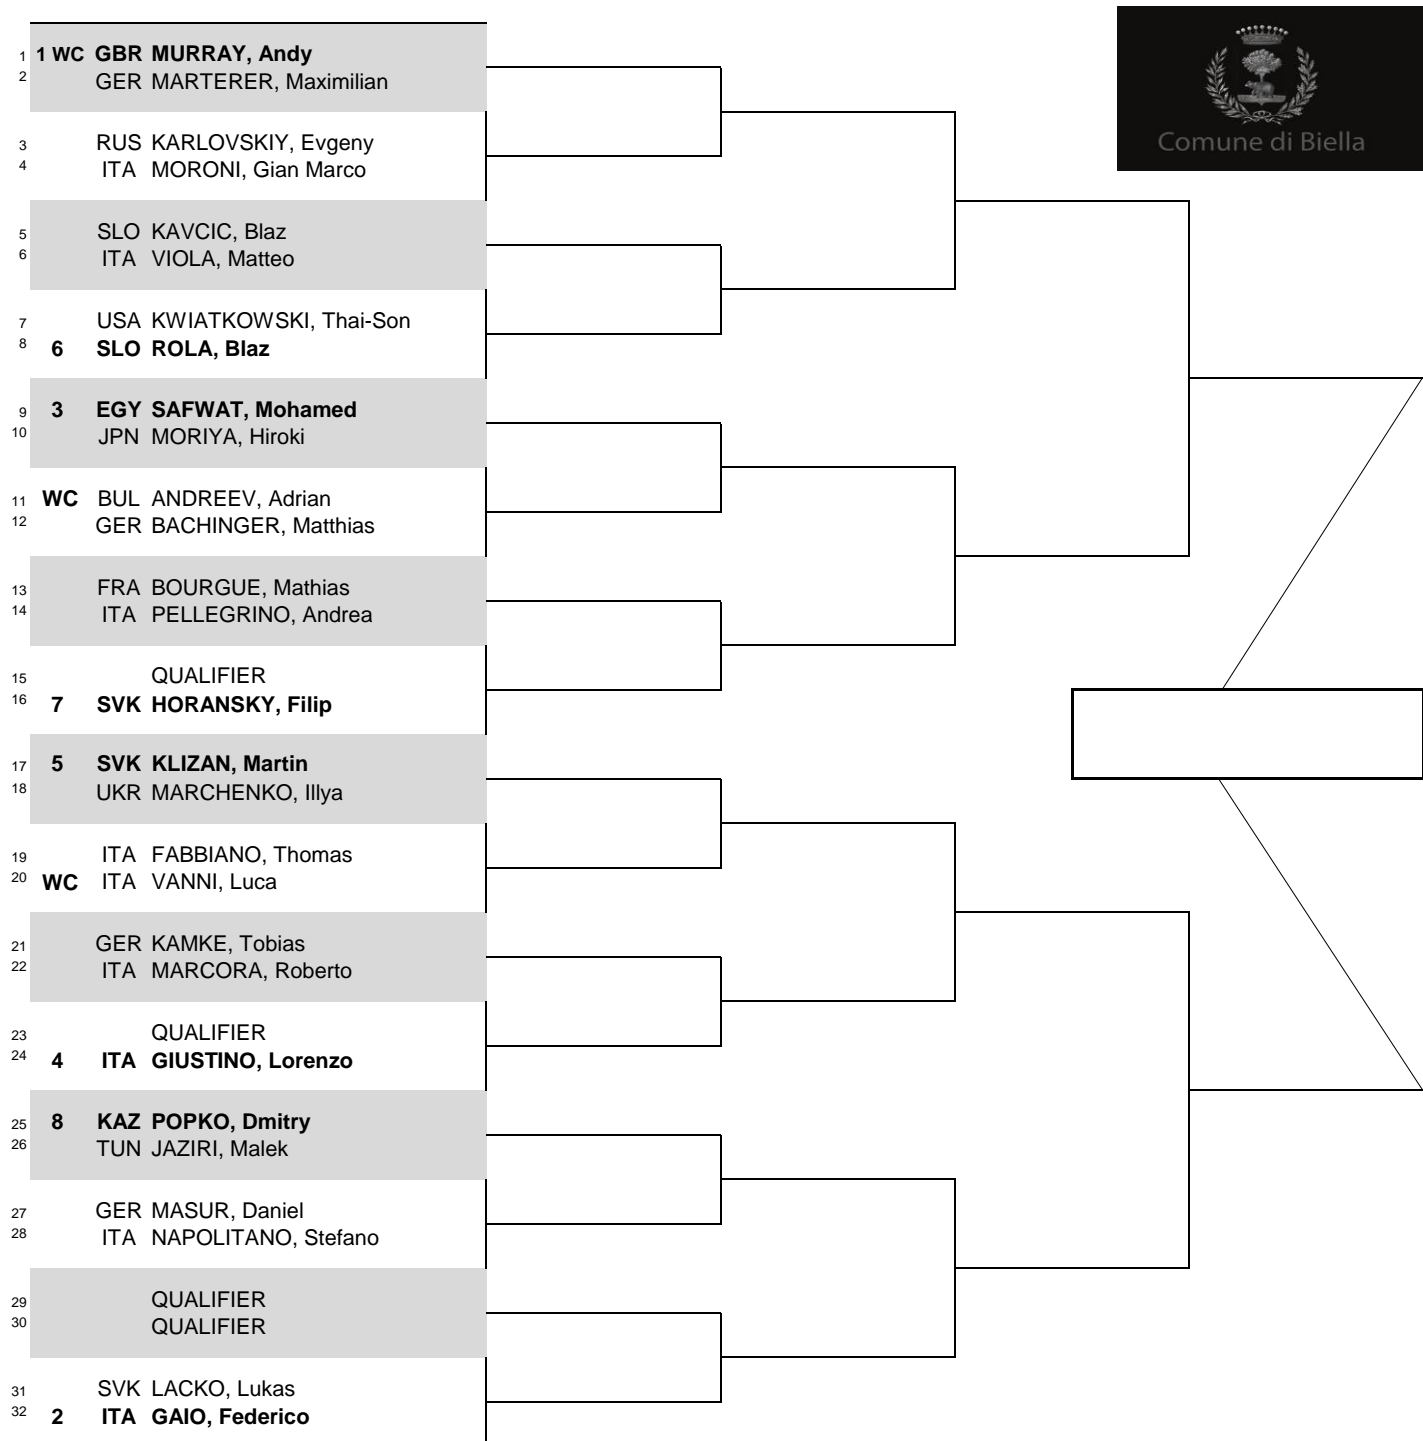

# BIELLA CHALLENGER INDOOR 1

CITY, COUNTRY **BIELLA, ITALY** TOURNAMENT DATES **8-14 February 2021** SURFACE **Hard, Mapei** CATEGORY **Challenger 80** PRIZE MONEY **€ 44,820**

STATUS NAT **MAIN DRAW SINGLES**

ATP, Inc. © Copyright 2014

SEEDED PLAYERS	RANK	PRIZE MONEY	POINTS	ALTERNATES / LUCKY LOSERS	WITHDRAWALS
1 MURRAY, Andy	124	WINNER	€ 6,190	80	
2 GAIO, Federico	138	FINALIST	€ 3,650	48	
3 SAFWAT, Mohamed	147	SEMI-FINALIST	€ 2,160	29	
4 GIUSTINO, Lorenzo	154	QUARTER-FINALIST	€ 1,260	15	
5 KLIZAN, Martin	156	SECOND ROUND	€ 730	7	
6 ROLA, Blaz	158	FIRST ROUND	€ 450	0	
7 HORANSKY, Filip	163				
8 POPKO, Dmitry	168				
FOLLOW LIVE SCORING AT www.ATPTour.com					
LAST DIRECT ACCEPTANCE		Pellegrino Andrea (280)		CHALLENGER SUPERVISOR(S) Carmelo Di Dio	