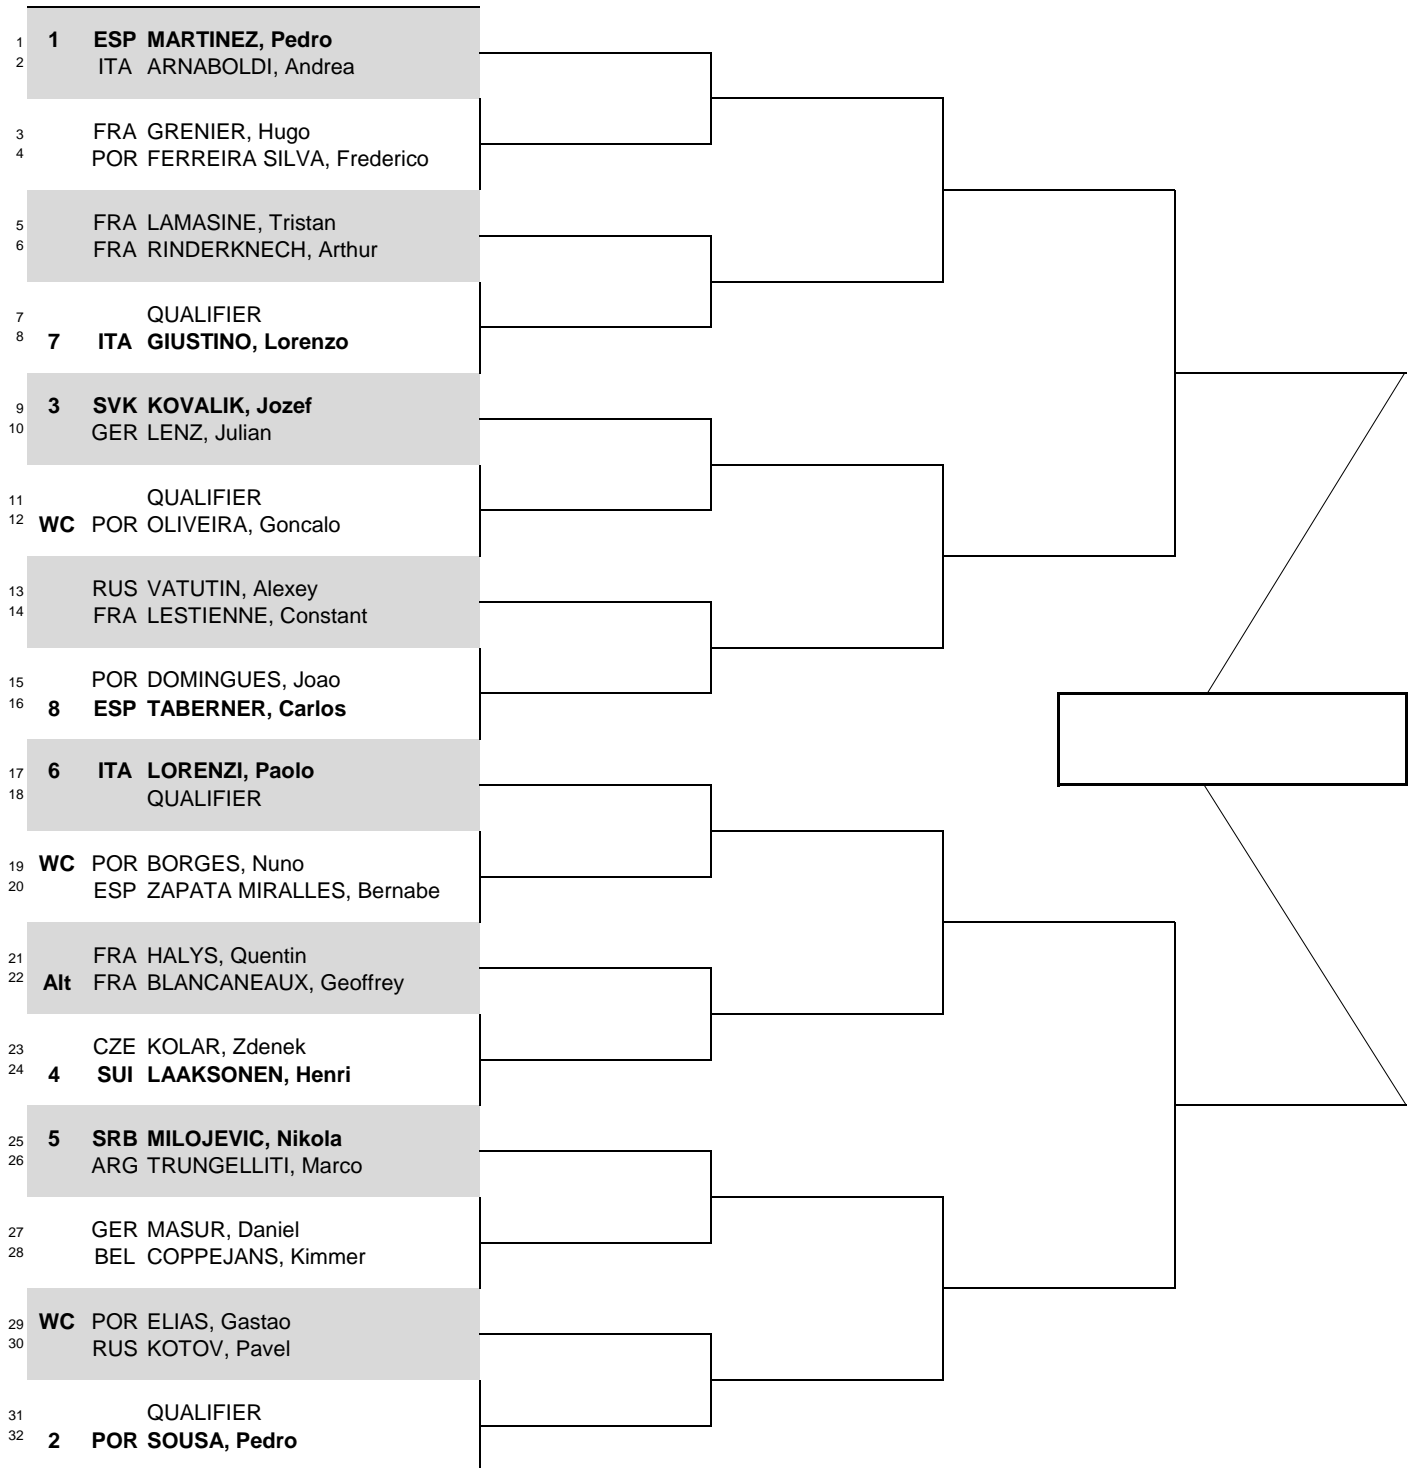

CITY, COUNTRY
Maia, Portugal

TOURNAMENT DATES
30 November - 6 December 2020

SURFACE
Red Clay

CATEGORY
Challenger 80

PRIZE MONEY
€ 44,820

STATUS NAT **MAIN DRAW SINGLES**

ATP, Inc. © Copyright 2014

SEEDED PLAYERS		RANK	PRIZE MONEY	POINTS	ALTERNATES / LUCKY LOSERS	WITHDRAWALS
1	MARTINEZ, Pedro	85	WINNER	€ 6,190	80	G. Blancaneaux (Alt)
2	SOUSA, Pedro	113	FINALIST	€ 3,650	48	
3	KOVALIK, Jozef	131	SEMI-FINALIST	€ 2,160	29	
4	LAAKSONEN, Henri	135	QUARTER-FINALIST	€ 1,260	15	
5	MILOJEVIC, Nikola	138	SECOND ROUND	€ 730	7	
6	LORENZI, Paolo	144	FIRST ROUND	€ 450	0	
7	GIUSTINO, Lorenzo	149				
8	TABERNER, Carlos	152				
FOLLOW LIVE SCORING AT www.ATPTour.com						
LAST DIRECT ACCEPTANCE			ARNABOLDI, Andrea 272		CHALLENGER SUPERVISOR(S) Carl Baldwin	