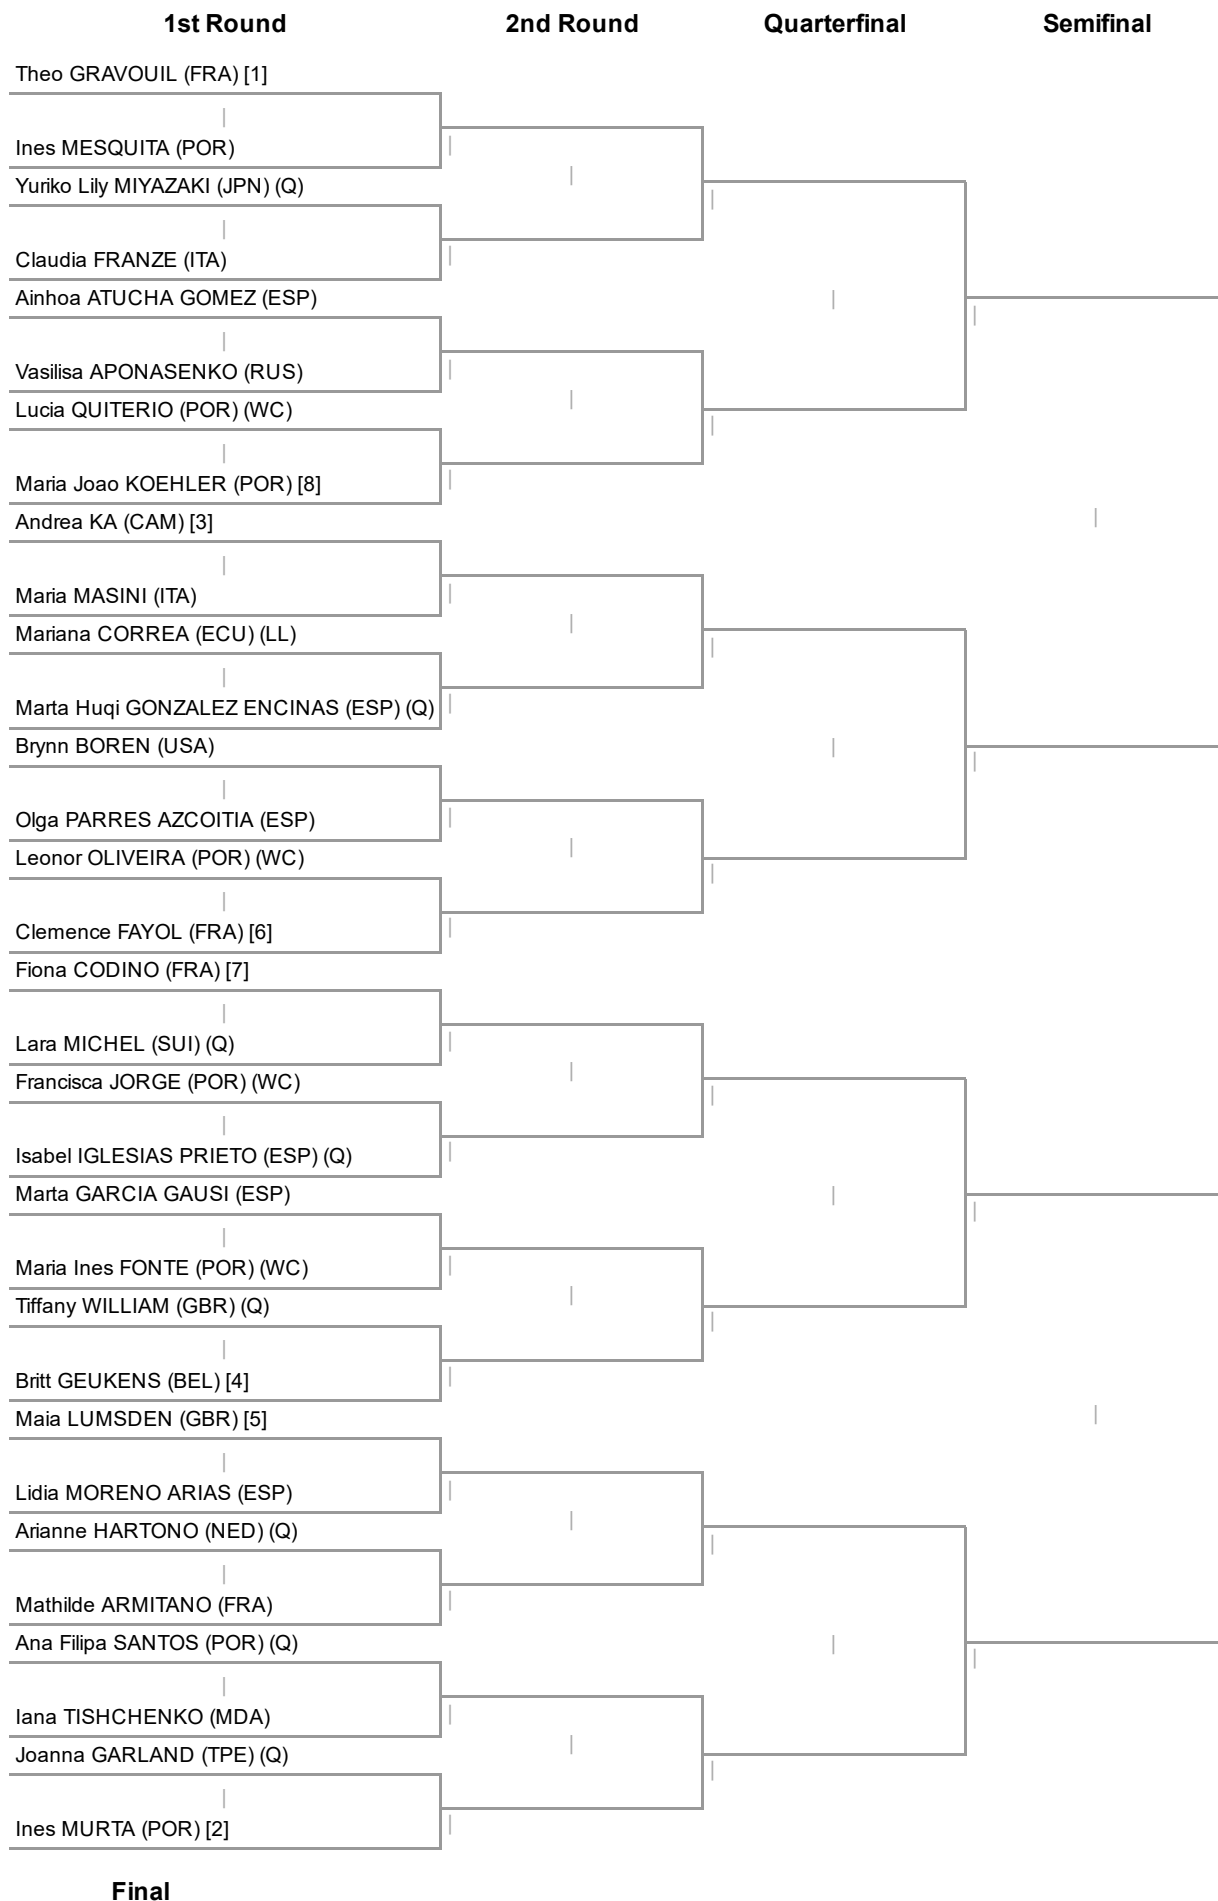

# \$15,000 Guimaraes (12 Jun 2017 - 18 Jun 2017) - Singles - Main Draw

## Guimarães Ladies Open - 15,000USD (Hard - Outdoor)

**Final**