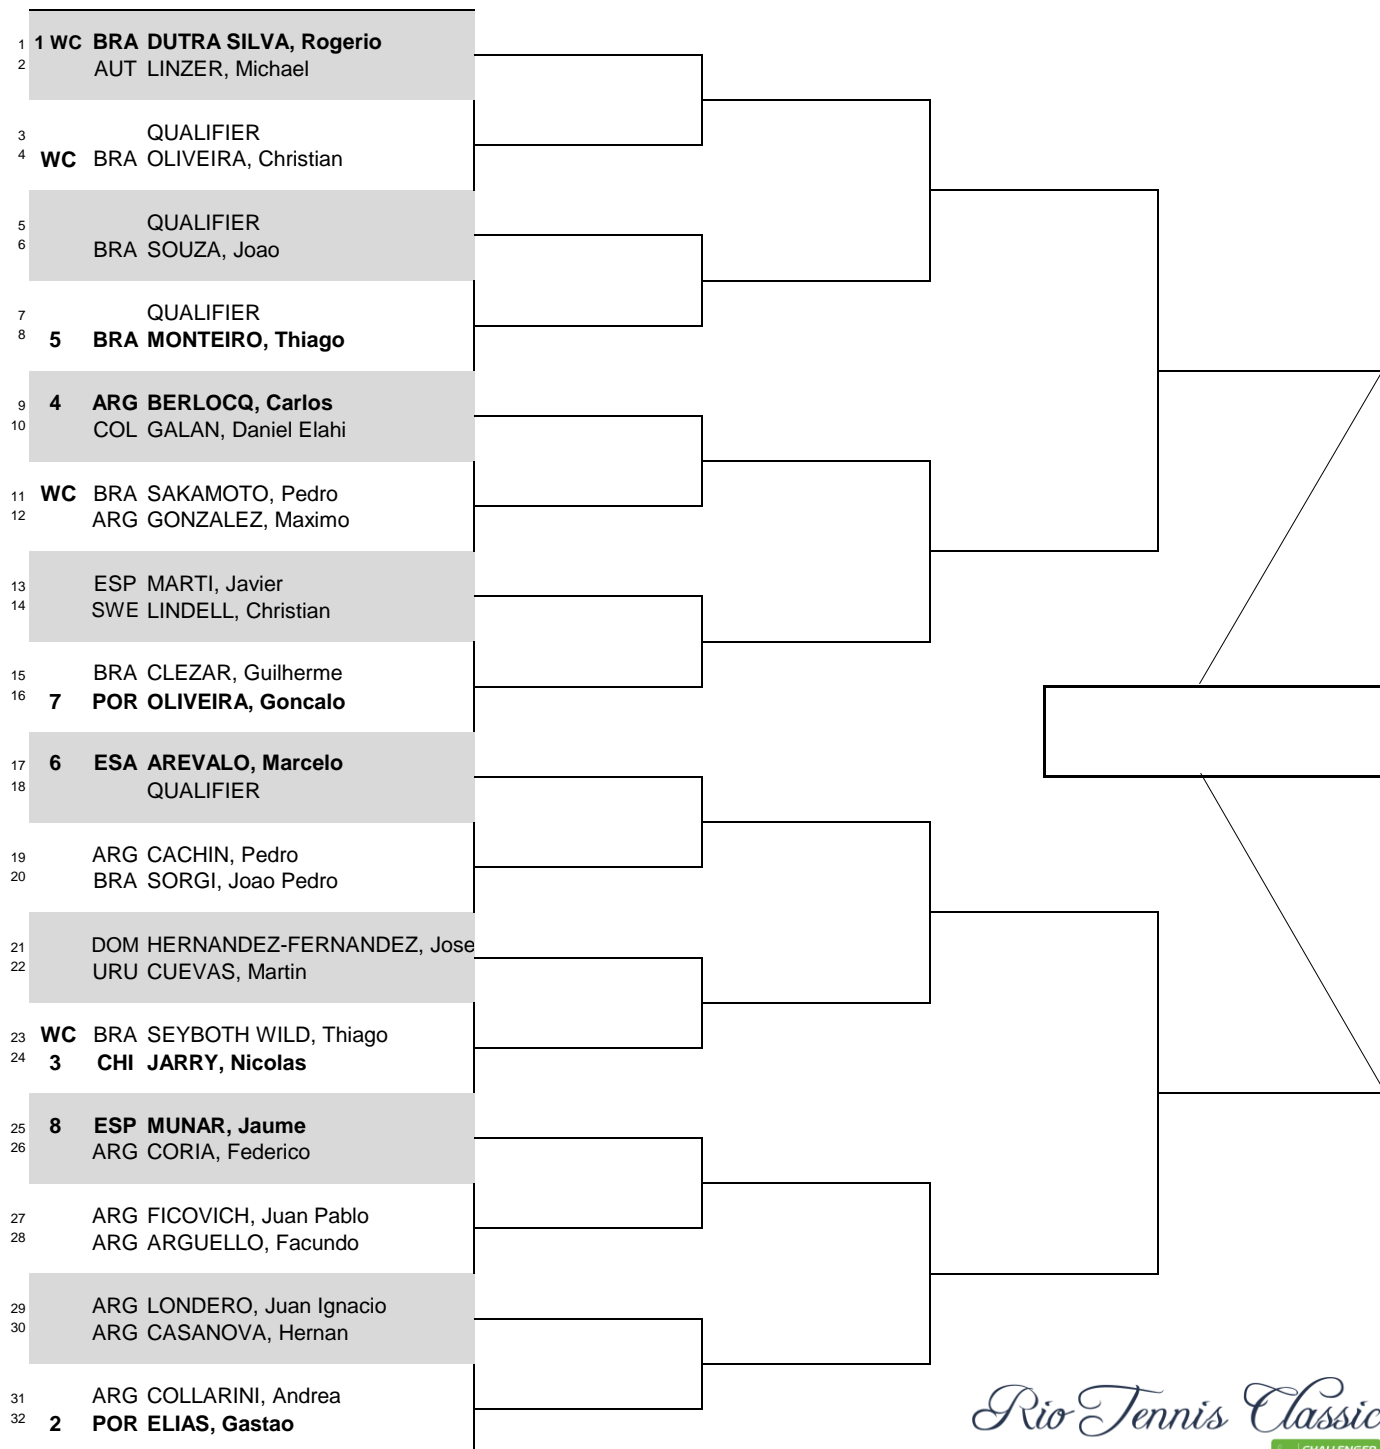

CITY, COUNTRY
Rio de Janeiro, Brazil

TOURNAMENT DATES
20 - 26 NOVEMBER 2017

SURFACE
Red Clay

TOTAL PRIZE MONEY
\$50000,0

STATUS NAT **MAIN DRAW SINGLES**

Rio Tennis Classic

ATP, Inc. © Copyright 2014

SEEDED PLAYERS	RANK	PRIZE MONEY	POINTS	ALTERNATES / LUCKY LOSERS	RETIREMENTS/WALKOVERS
1 DUTRA SILVA, Rogerio	94	WINNER	\$7200,0	80	
2 ELIAS, Gastao	113	FINALIST	\$4240,0	48	
3 JARRY, Nicolas	118	SEMI-FINALIST	\$2510,0	29	
4 BERLOCQ, Carlos	121	QUARTER-FINALIST	\$1460,0	15	
5 MONTEIRO, Thiago	129	SECOND ROUND	\$860,0	6	
6 AREVALO, Marcelo	207	FIRST ROUND	\$520,0	0	
7 OLIVEIRA, Goncalo	211				
8 MUNAR, Jaume	215				
FOLLOW LIVE SCORING AT www.ATPWorldTour.com					
LAST DIRECT ACCEPTANCE		Cuevas, Martin - 408		CHALLENGER SUPERVISOR	Ricardo Reis